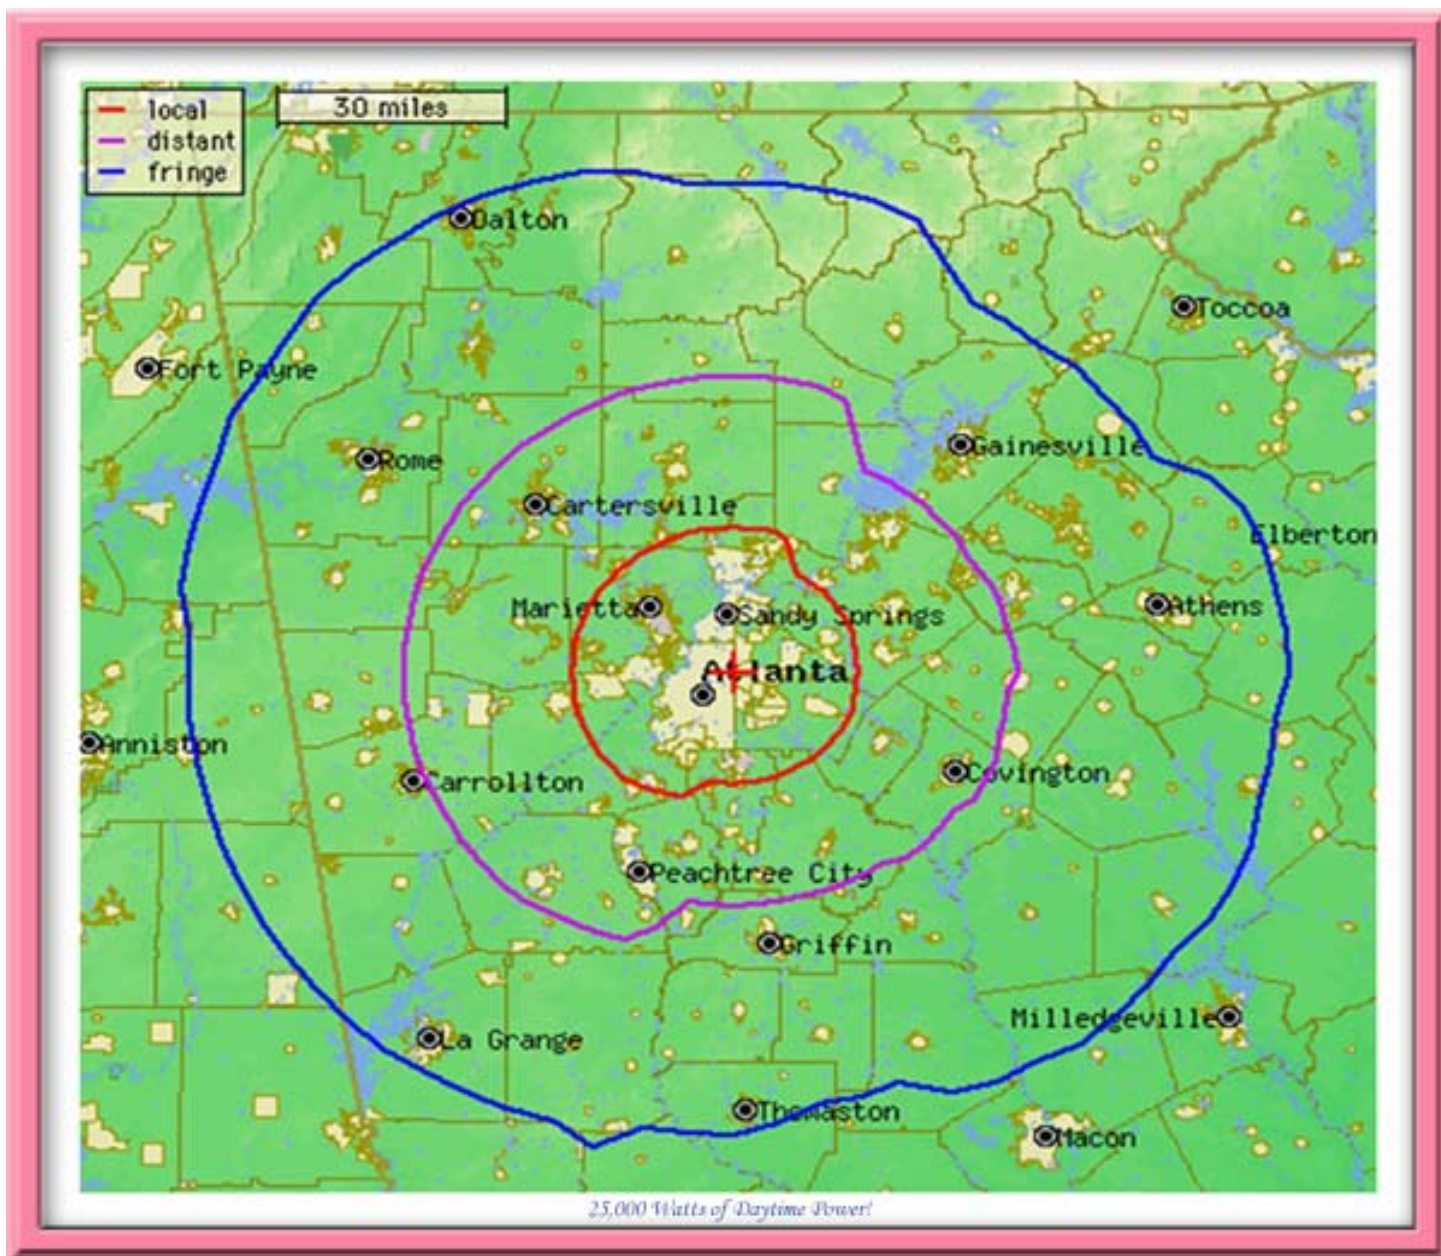

WizardandOss.com

770.405.0450

Broadcasting Live from
our Flagship Station

WALL STREET
BUSINESS NETWORK.

Home of

Coverage Map

Daytime Coverage Pattern for BIZ 1190AM the *Wizard and Oss's* Flagship Station

Oss Broadcasting Network, Inc.